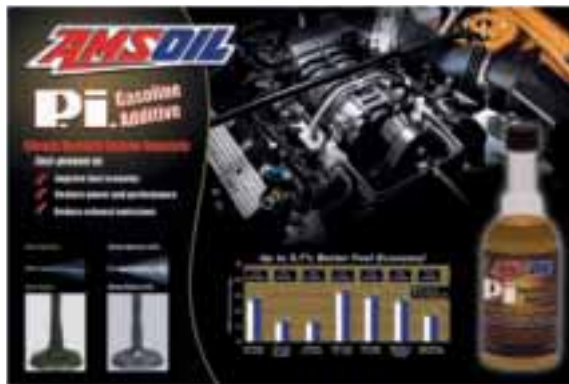

P.I. COUNTER MAT

Constructed of 1/4" heavy duty natural open-cell rubber, the 12" x 18" P.I. Counter Mat is as durable as it is eye-catching. Displays the primary product benefits, photos of injectors and valves with and without P.i. treatment and a graph illustrating proven fuel economy improvement with P.i. This counter mat is sure to call attention to this high performance product.

Stock #	U.S.	Can.
G2499	8.75	9.90