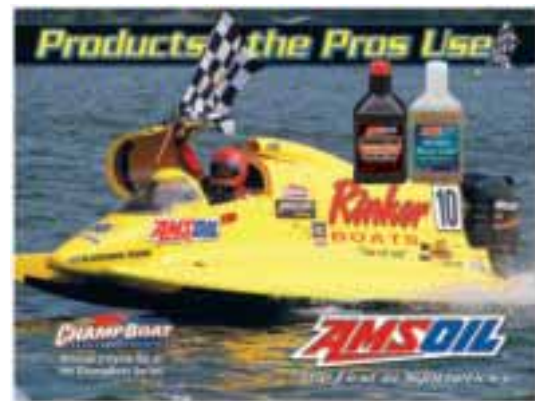

**ATF POSTER**

The exciting AMSOIL® Automatic Transmission Fluid poster (18" x 24") is an outstanding sales tool.

Stock #	U.S.	Can.
G1691	2.00	2.25

**RACE BOAT POSTER**

The AMSOIL® Race Boat poster (18" x 24") features AMSOIL®-sponsored powerboat racing star Terry Rinker, as well as AMSOIL DOMINATOR Synthetic 2-Cycle Racing Oil and Marine Gear Lube.